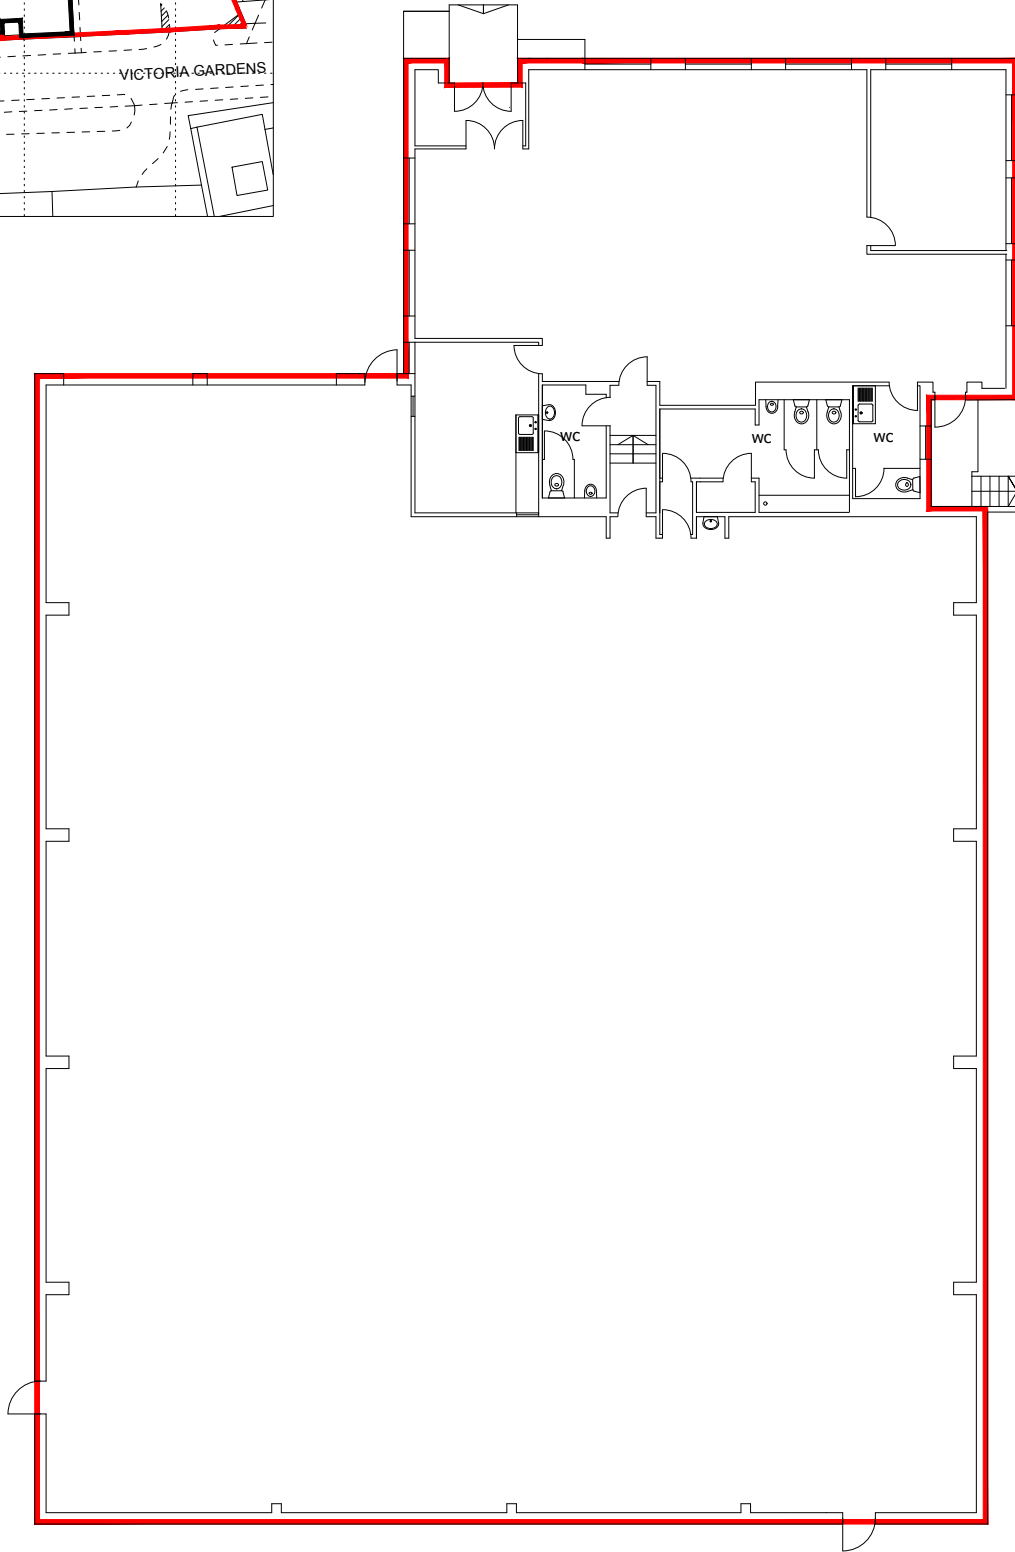

**LOCATION PLAN**  
SCALE 1:1250

Scale in Metres for 1:200

**GROUND FLOOR PLAN**  
SCALE 1:200

**Southern**  
Lease Plans

WWW.SOUTHERNLEASEPLANS.CO.UK

**ADDRESS :**  
21 VICTORIA GARDENS  
BURGESS HILL  
WEST SUSSEX  
RH15 9NB

**TITLE :**  
LEASE PLAN

**SCALE :**  
1:200 @ A4

**DATE :**  
JUL 2024

**DWG NO.:**  
2963