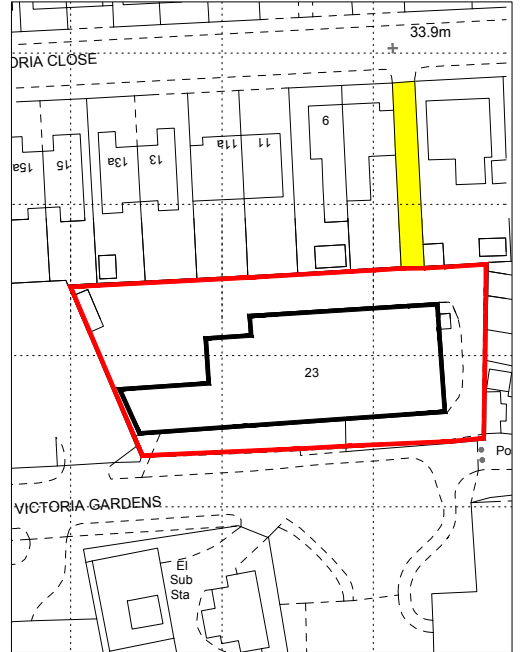

GROUND FLOOR PLAN
SCALE 1:200

Scale in Metres for 1:200

LOCATION PLAN
SCALE 1:1250

**Southern
Lease Plans**

WWW.SOUTHERNLEASEPLANS.CO.UK

ADDRESS :
23 VICTORIA GARDENS
BURGESS HILL
WEST SUSSEX
RH15 9NB

TITLE :
LEASE PLAN

SCALE :
1:200 @ A4

DATE :
JUL 2024

DWG NO.:
2963